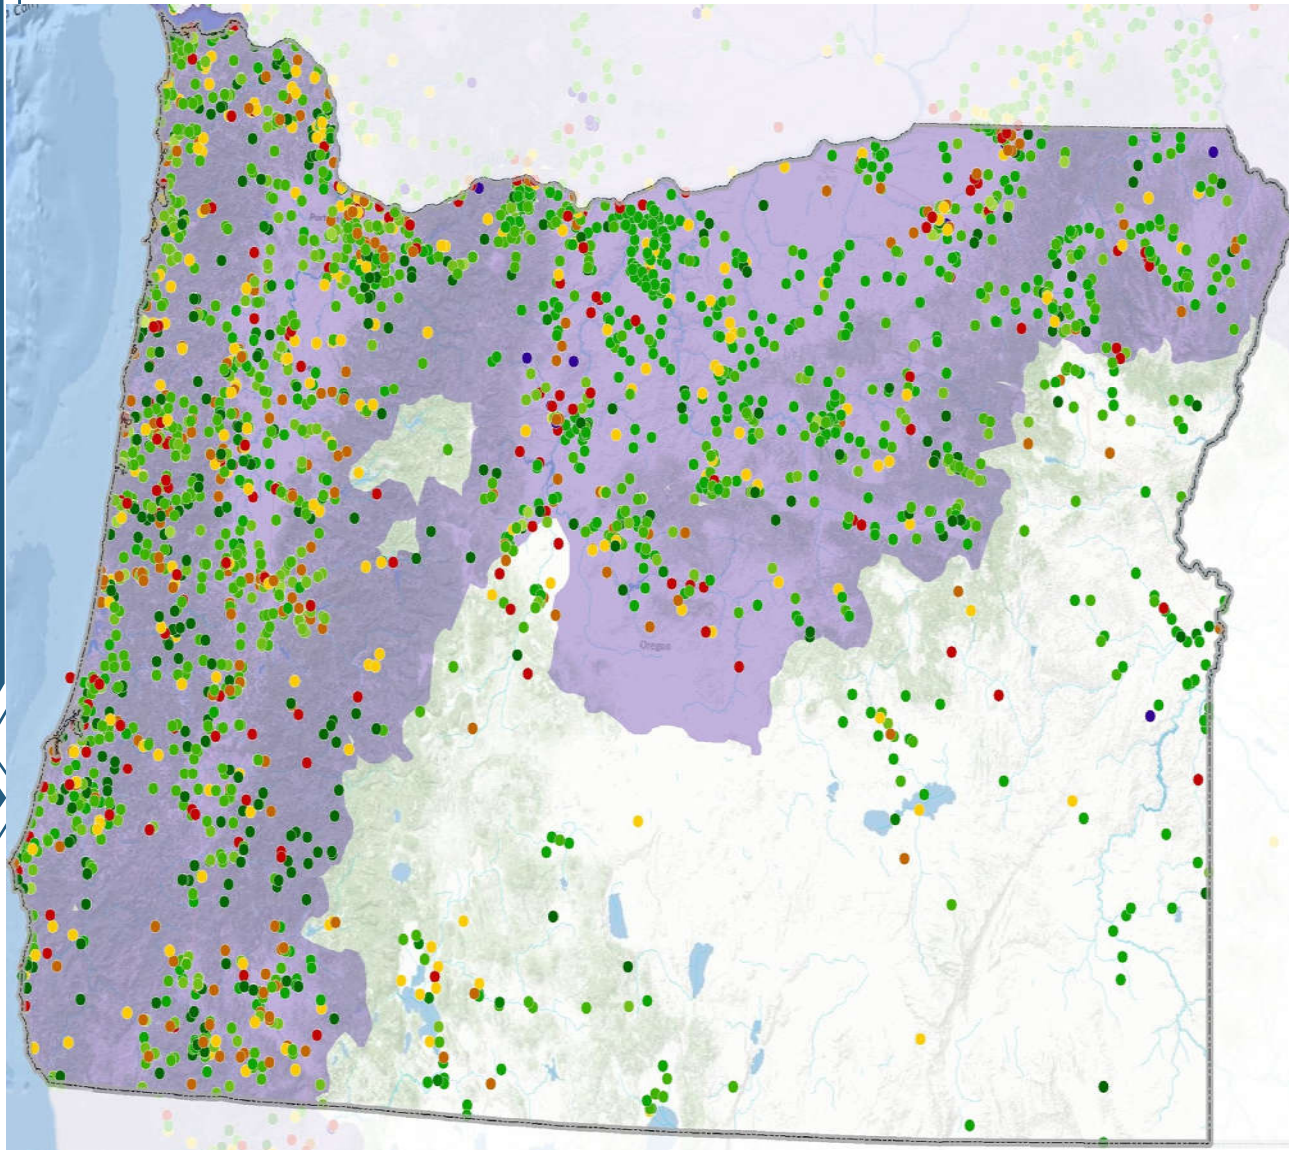

Pacific Coastal Salmon Recover Fund