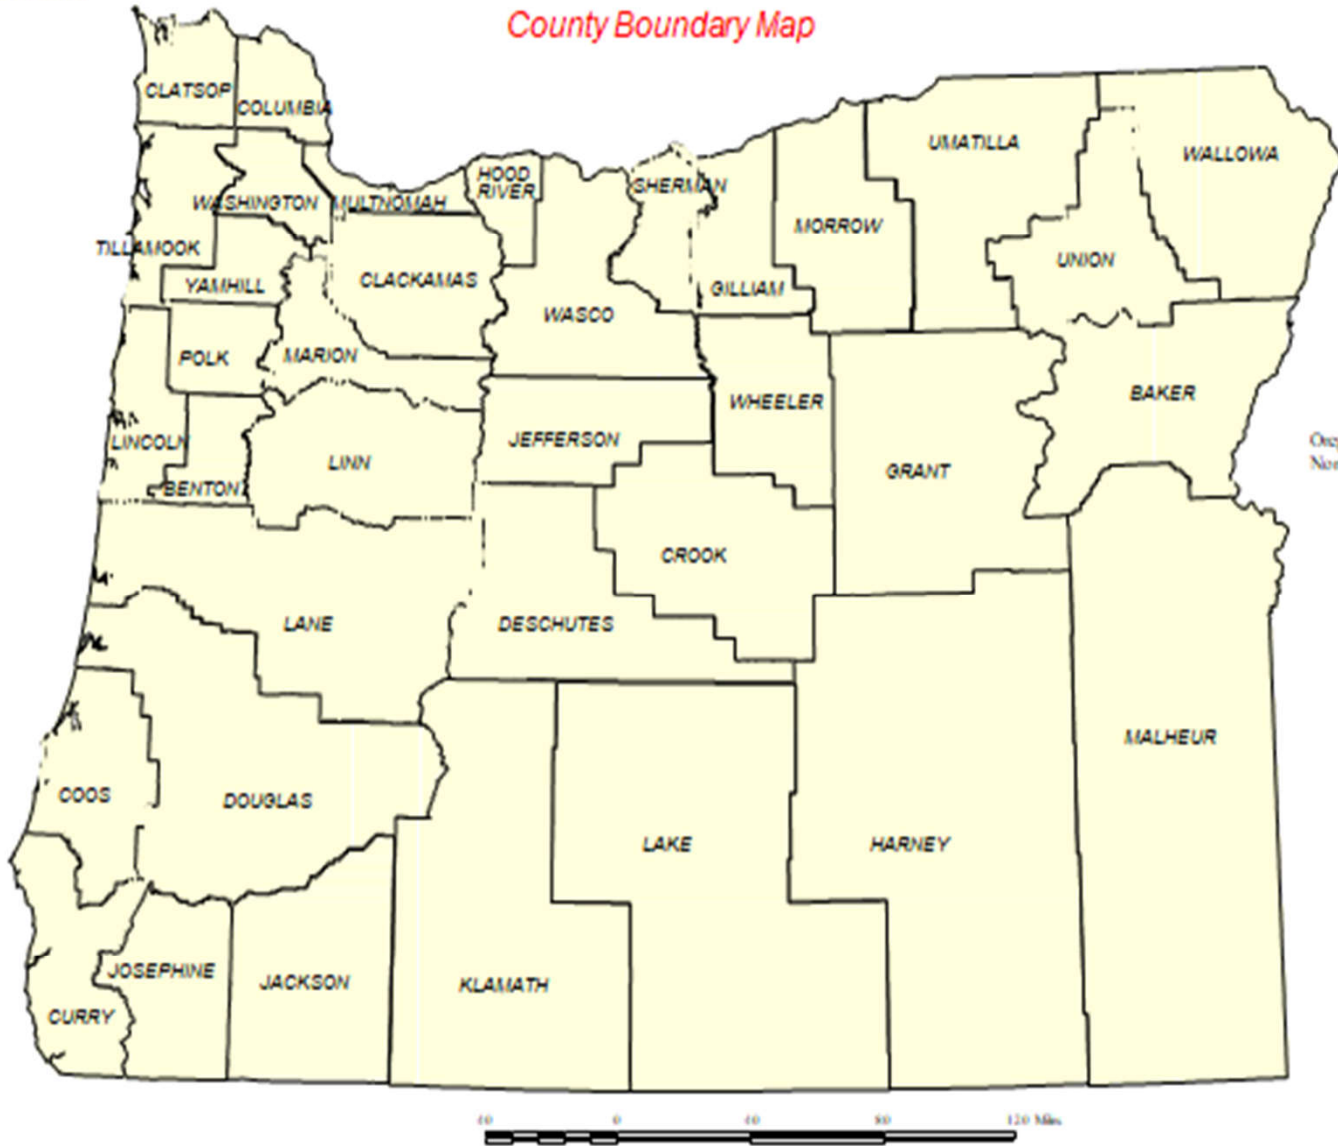

State of Oregon County Boundary Map

Oregon Lambert Projection
North American Datum 1983

SOURCE: 1:100,000 scale county layer available from the State of Oregon GIS Service Center website.