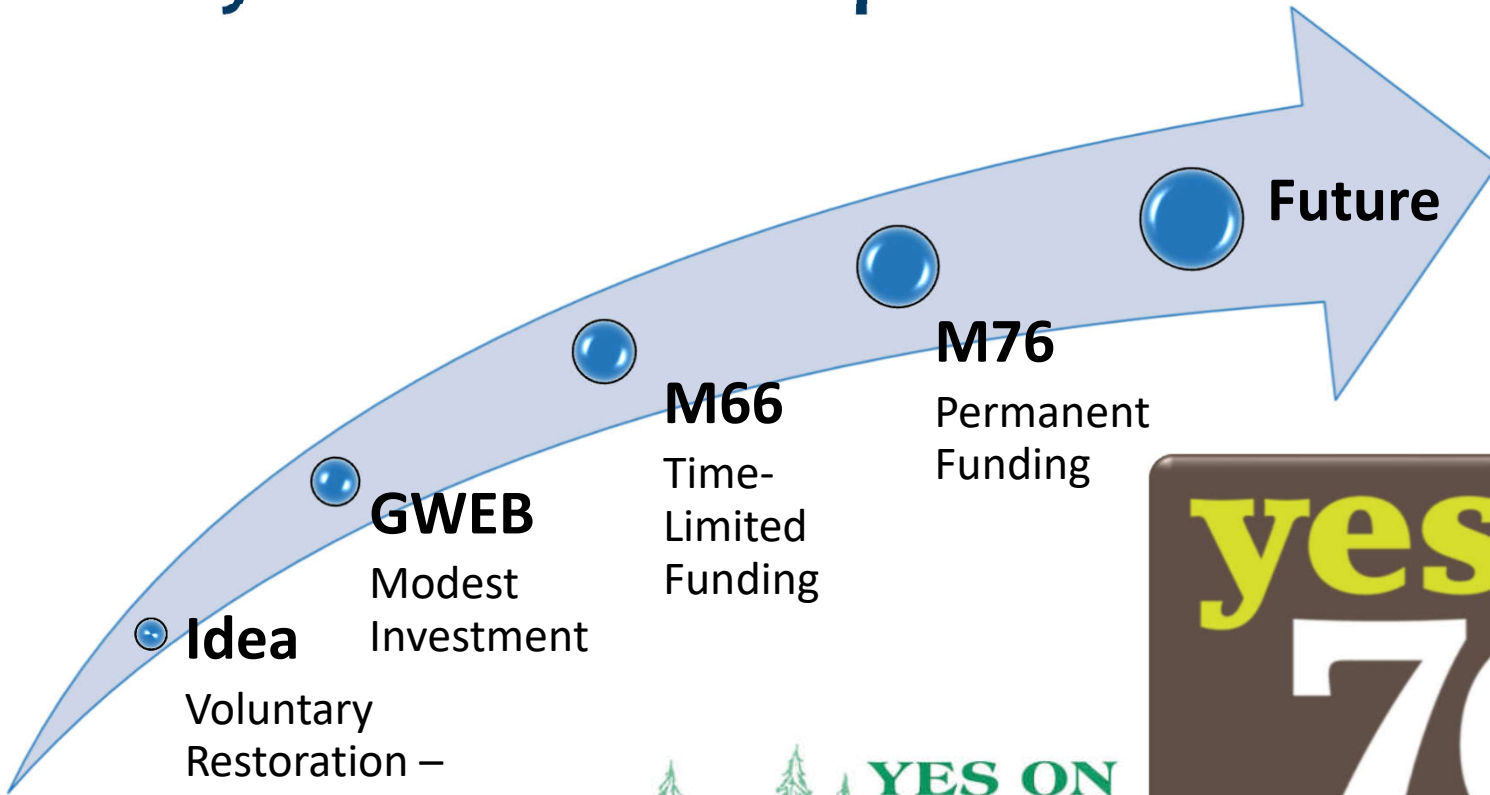

No matter where you live in Oregon,
you're in a watershed.

OREGON
WATERSHED
ENHANCEMENT BOARD

Oregon's Unique Approach to Watershed Health

Early Ideas and Champions

Idea
Voluntary
Restoration –
Cooperative
Conservation

GWEB
Modest
Investment

M66
Time-
Limited
Funding

M76
Permanent
Funding

Future

waterparkswildlife.org

Oregon Watershed Councils

State of Oregon County Boundary Map

Oregon Lambert Projection
North American Datum 1983